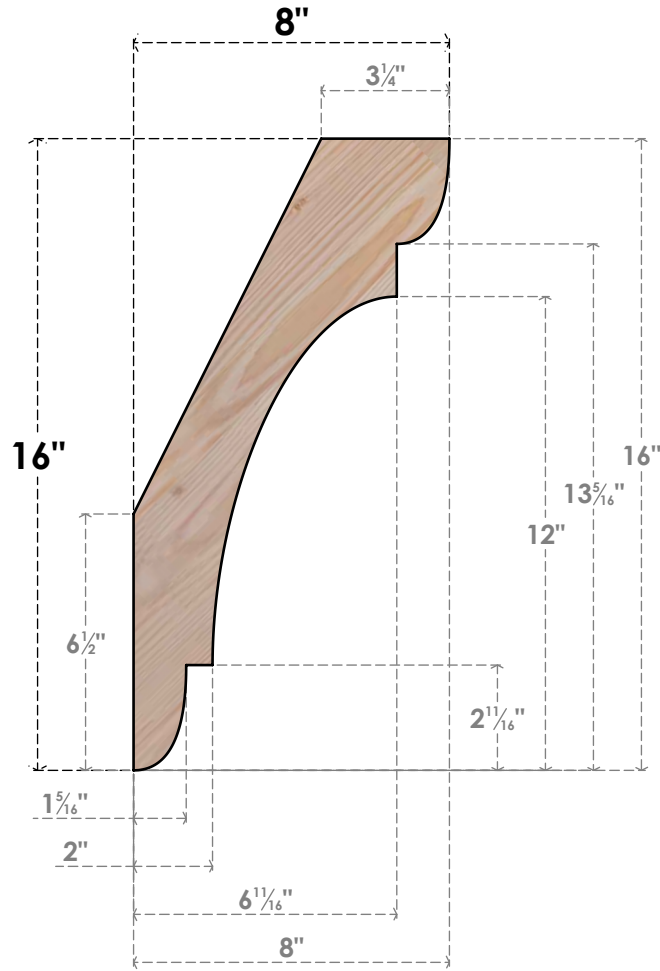

BRC06X08X16OLY00SDF

5 1/2"W X 8"D X 16"H OLYMPIC SMOOTH BRACE, DOUGLAS FIR

SIDE

FRONT

EKENA MILLWORK
 2300 WEST MAIN ST.
 CLARKSVILLE, TX 75426
 TOLL FREE: 866-607-0453
 WWW.EKENAMILLWORK.COM

NOTES

1. INSTALLATION TO BE COMPLETED IN ACCORDANCE WITH MANUFACTURER'S SPECIFICATIONS.
2. DRAWING MAY NOT BE TO SCALE
3. THIS DRAWING IS INTENDED FOR DESIGN AND PLANNING PURPOSES ONLY.
4. ALL INFORMATION CONTAINED HEREIN WAS CURRENT AT THE TIME OF DEVELOPMENT BUT MUST BE REVIEWED AND APPROVED BY THE PRODUCT MANUFACTURER TO BE CONSIDERED ACCURATE.
5. PRODUCTS ARE NOT KILN DRIED. THIS ITEM IS UNIQUE AND WILL CONTAIN THE NATURAL VARIATIONS THAT THE WOOD SPECIES OFFERS. THIS MAY RESULT IN VARIATIONS UP TO 1/4"